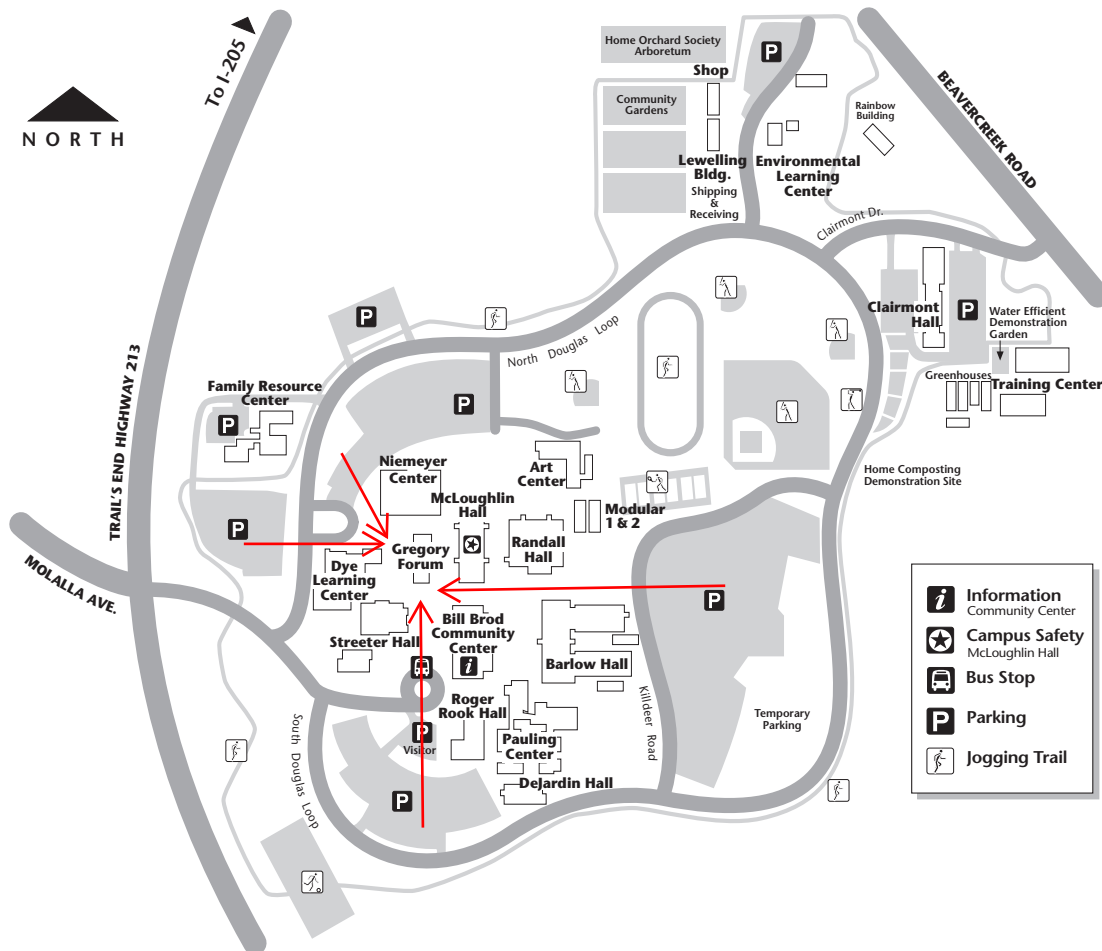

Campus Map

Departments & Offices

B	Administration	DJ	Customized Training	M	Mail Services	B	Telecourses
RR	Admissions & Registration	CC	Disability Resource Center	B	Manufacturing Technology	RR	Testing/Assessment
B	Advanced College Credit	B	Drafting Technology	S	Math	N	Theatre
CC	Advising/Counseling	L	Duplication Service	S	Math/Computer Lab	C	Tri-City Alternative Program
HAR	Allied Health	FRC	Education	B	Media Services	CC	Tutoring Services
T	Apprenticeship Program	RR	English	MOD	Middle College 1&2	RR	Veterans Office
AC	Art	D	English as a Second Language	L	Motor Pool	B	Vice President's Offices
R	Athletics	RR	Enrollment Services Center	N	Music	D	Video Carrels
B	Automotive	ELC	Environmental Learning Center	HAR	Nursing	P	Water & Environmental Technology/Engineering
M	Bookstore	RR	Financial Aid	B	Occupational Skills	T	Welding Technology
T	Building Construction Technology	CC	Food Service	P	Pauling Center Gallery	CC	Workforce Development, WIA
B	Building Trades	B	Foreign Languages	B	Personnel	FRC	Young Parent Opportunity Program
M	Business Administration	B	Foundation Office	R	Physical Education		
B	Business Office	D	GED/ABE	B	President's Office		
M	Business Technology	RR	Graduation Evaluation	B	Public Affairs		
CC	Cafeteria	R	Gym	B	Purchasing		
M113	Campus Safety Office	HAR	Health Sciences	P	Science		
B	Campus Services	C	Horticulture	L	Shipping & Receiving		
CC	Career Planning	B	Human Resources/Personnel	M	Social Science		
FRC	Child Care Center	FRC	Human Services/ Gerontology	N	Speech		
RR	The Clackamas Print Newspaper	B	Instructional Media Services	RR	Student Accounts (Cashier's)		
B	College Publications	D	Learning Center	CC	Student Activities		
S	Computer Lab	D	Learning Center Lab	CC	Student Government		
S	Computer Science	D	Library	RR	Student Loans/Scholarships		
CC	Cooperative Work Experience	FRC	Life & Career Options Program	RR	Student Publications		
CC	Counseling/Advising			B	Technical Career Education Programs		
C	Criminal Justice			B	Telecommunications		