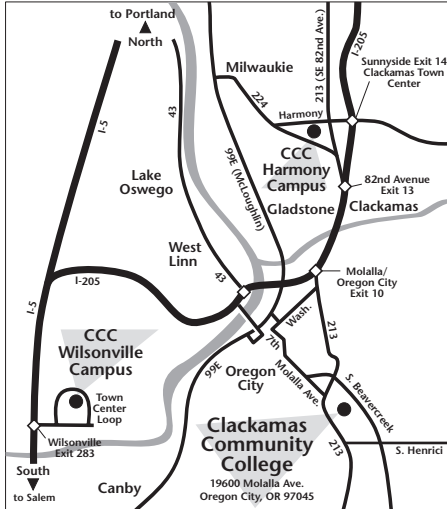

Harmony Campus

HAR

Wilsonville Campus

WIL

September, 2008

How to Get to Campus

Clackamas Community College, Oregon City Campus

503-657-6958, ext. 2262
19600 Molalla Ave.,
Oregon City, OR 97045

Clackamas Community College, Harmony Campus

503-594-0620
7738 S.E. Harmony Rd.,
Milwaukie, OR 97222

Clackamas Community College, Wilsonville Campus

503-594-0940
29353 Town Center Loop E,
Wilsonville, OR 97070

Campus Map

19600 Molalla Avenue
Oregon City, OR 97045-7998

CLACKAMAS
COMMUNITY COLLEGE